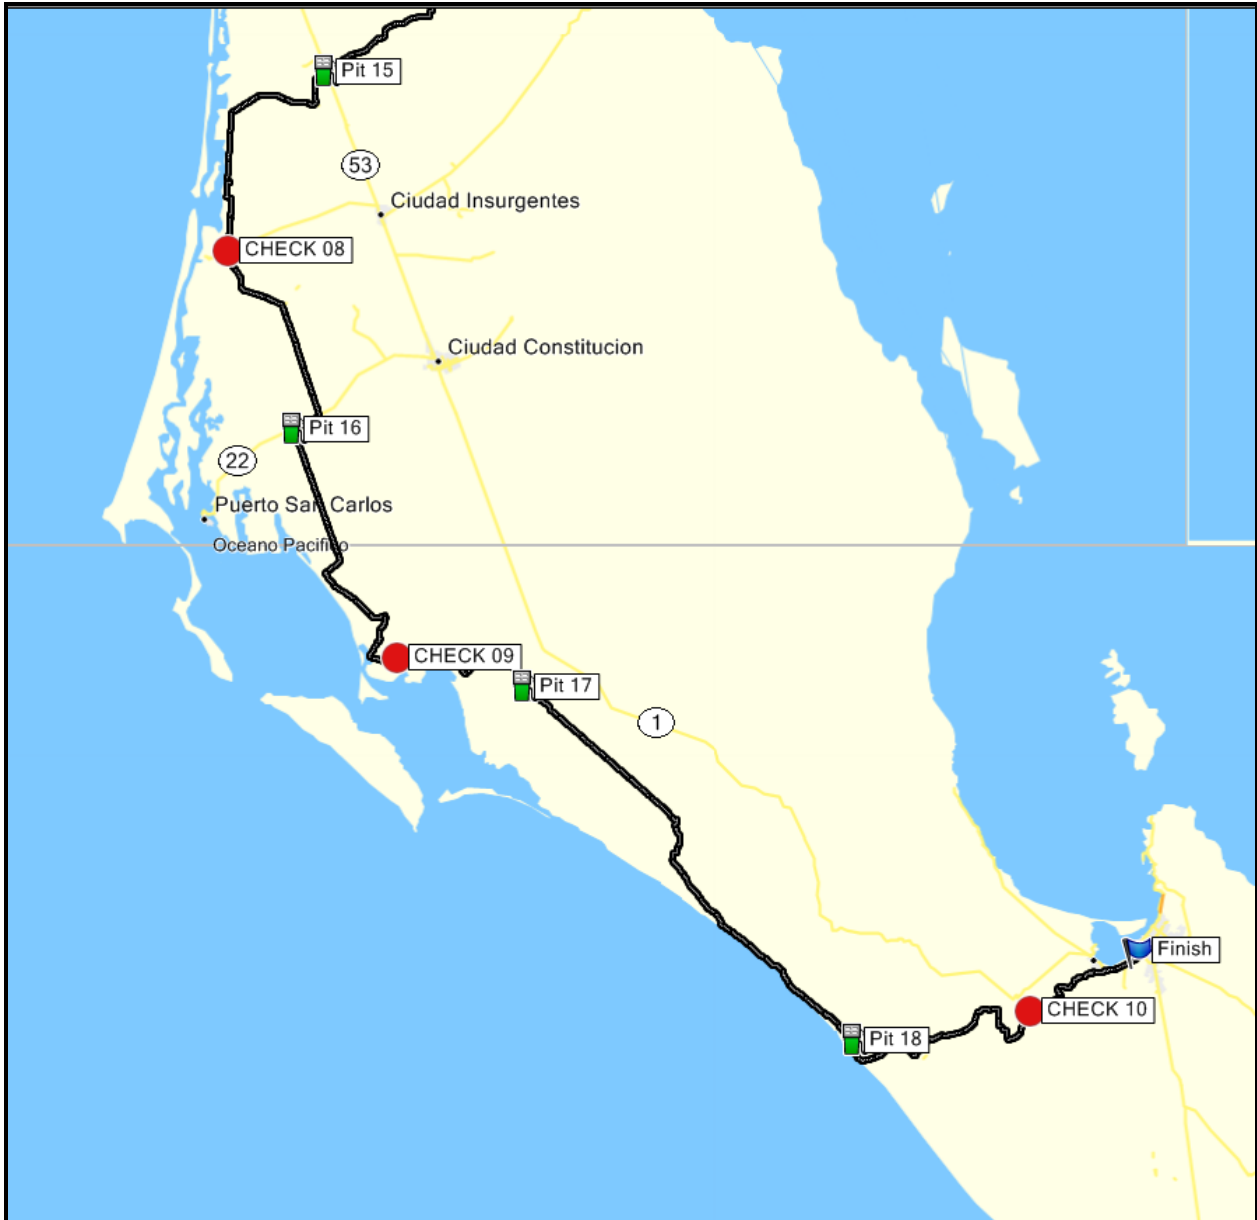

2010 Baja 1000 – Mag 7 Pits – Puertecitos to San Francisquito

Mag 7 Pits

Pit 05	Mike Wickersham	RM 0281.75	Gonzaga	N29.80696 W114.41432
Pit 06	Ruben Hale	RM 0334.50	El Crucero	N29.24032 W114.15405
Pit 07	Terry Walsh	RM 0383.75	BOLA	N28.94180 W113.55568
Pit 08	Hal Friddle	RM 0441.00	N of San Francisquito	N28.42569 W113.16524

2010 Baja 1000 – Mag 7 Pits – San Francisquito to El Bombedor

Mag 7 Pits

Pit 09	Bill Carpenter	RM 0497.61	Guillermo Prieto	N27.83337 W113.30032
Pit 10	Chuck Guy	RM 0556.50	San Ignacio	N27.29570 W112.91413
Pit 11	Armando Carrasco	RM 0615.75	El Cuarenta	N26.66416 W112.89791
Pit 12	John Sonnenberg	RM 0676.00	S of San Juanico	N26.16369 W112.25548
Pit 13	Tom Mangione	RM 0732.50	El Bombedor	N26.37593 W111.59481

2010 Baja 1000 – Mag 7 Pits – El Bombedor to Santa Rita

Mag 7 Pits

Pit 14	Brandy James	RM 0783.25	SW of Loreto	N25.97601 W111.47258
Pit 15		RM 0840.00	N of Insurgentes	N25.48057 W111.88078
Pit 16	Bill Thompson	RM 0898.00	W of Constitucion	N24.92946 W111.94218
Pit 17	Bill Kruckmeyer	RM 0951.96	SW of Santa Rita	N24.53356 W111.50486

2010 Baja 1000 – Mag 7 Pits – Insurgentes to La Paz

Mag 7 Pits

Pit 18	Andrea Tomba	RM 1011.50	La Aguja	N23.98935 W110.88060
--------	--------------	------------	----------	----------------------

2010 Baja 1000 Waypoints